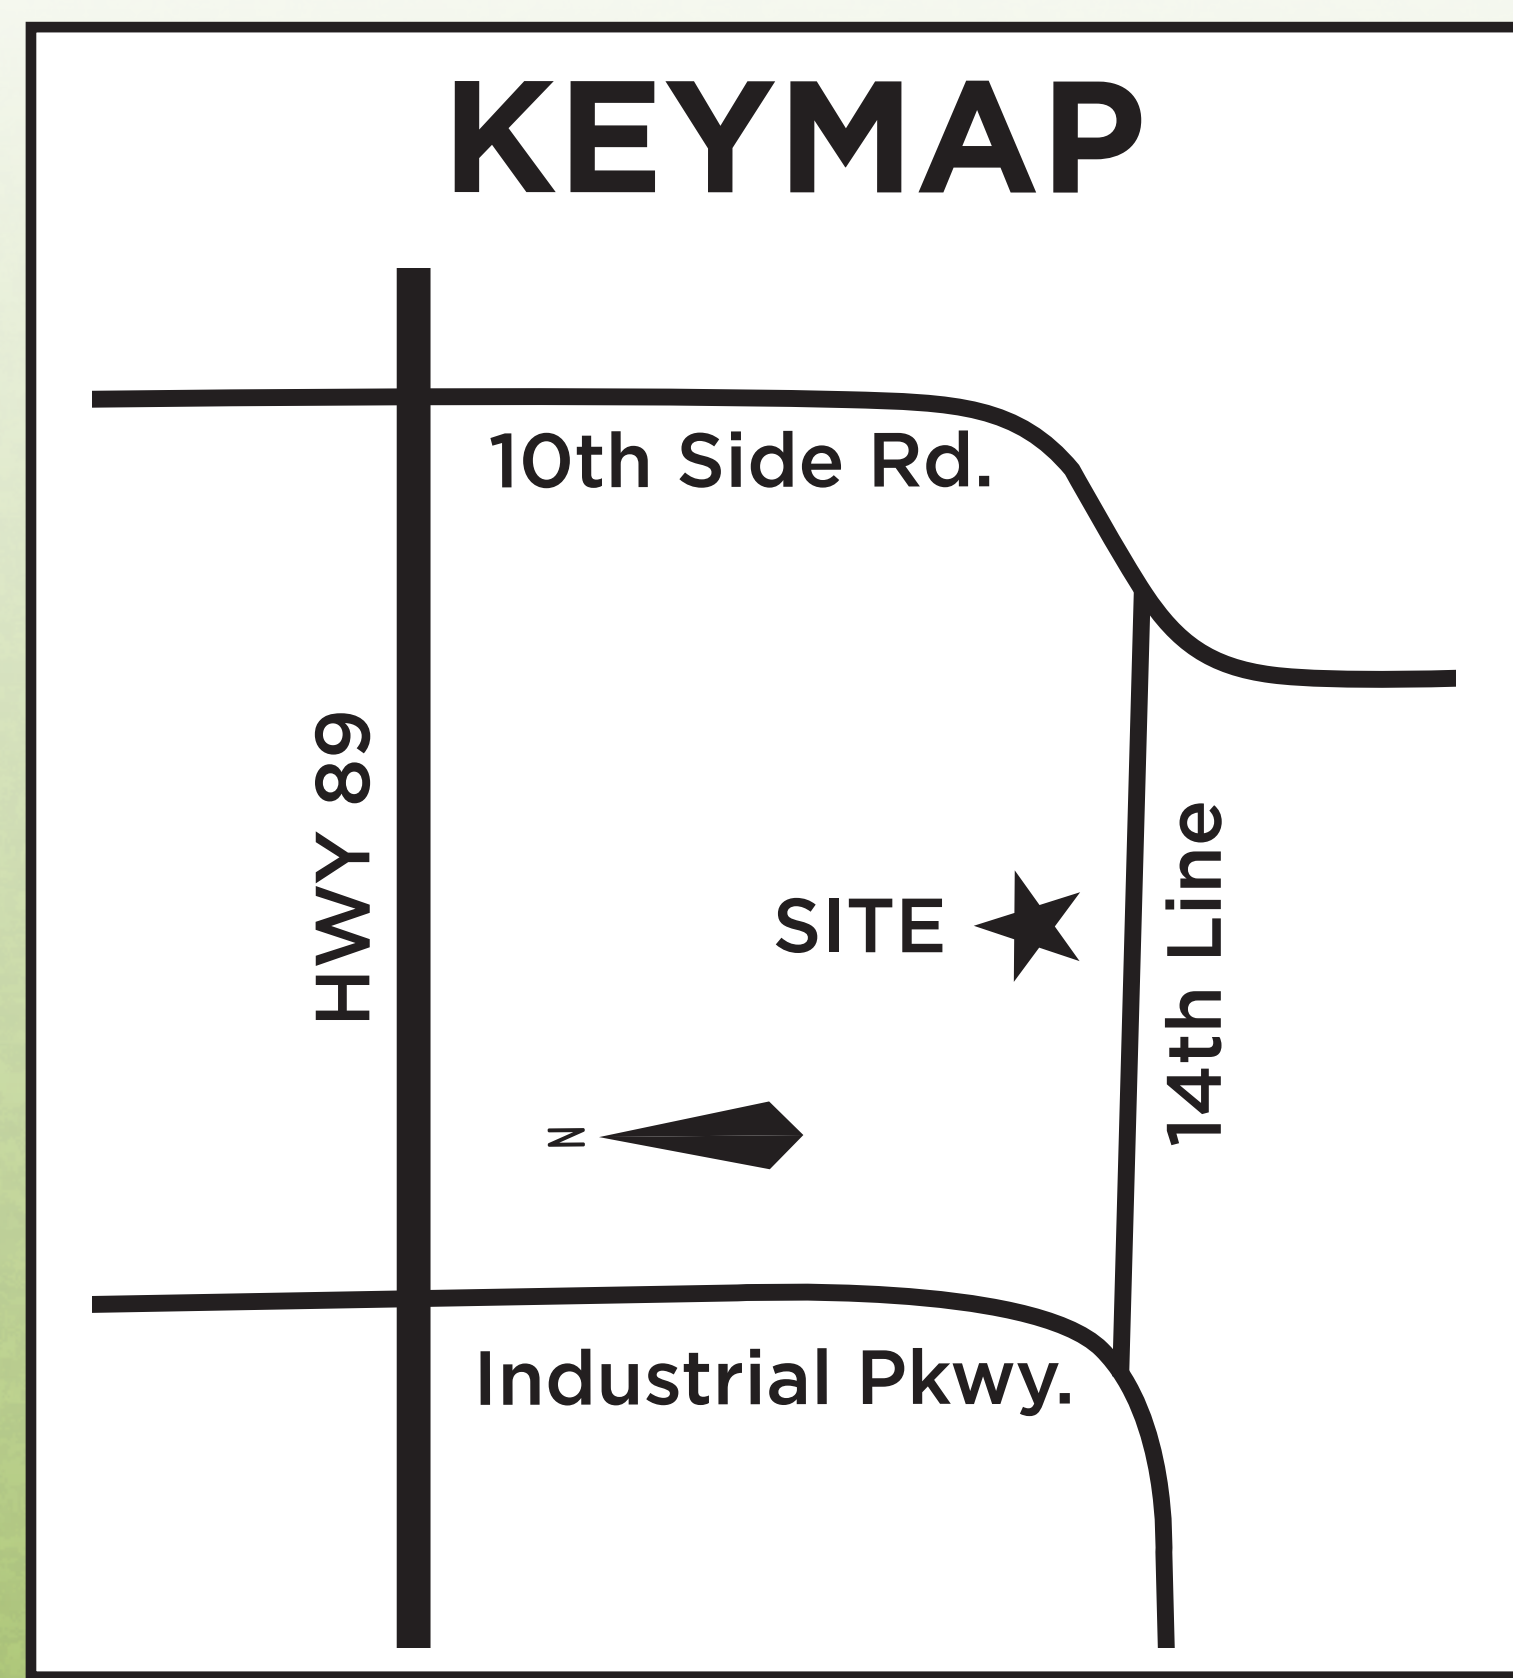

Honey Hill

ALLISTON

EXISTING RESIDENTIAL

LEGEND OF LOT WIDTHS

- 50ft. Lots
- 45ft. Lots
- 40ft. Lots
- 36ft. Lots
- 33ft. Lots

W/O Walk Out
S Sold