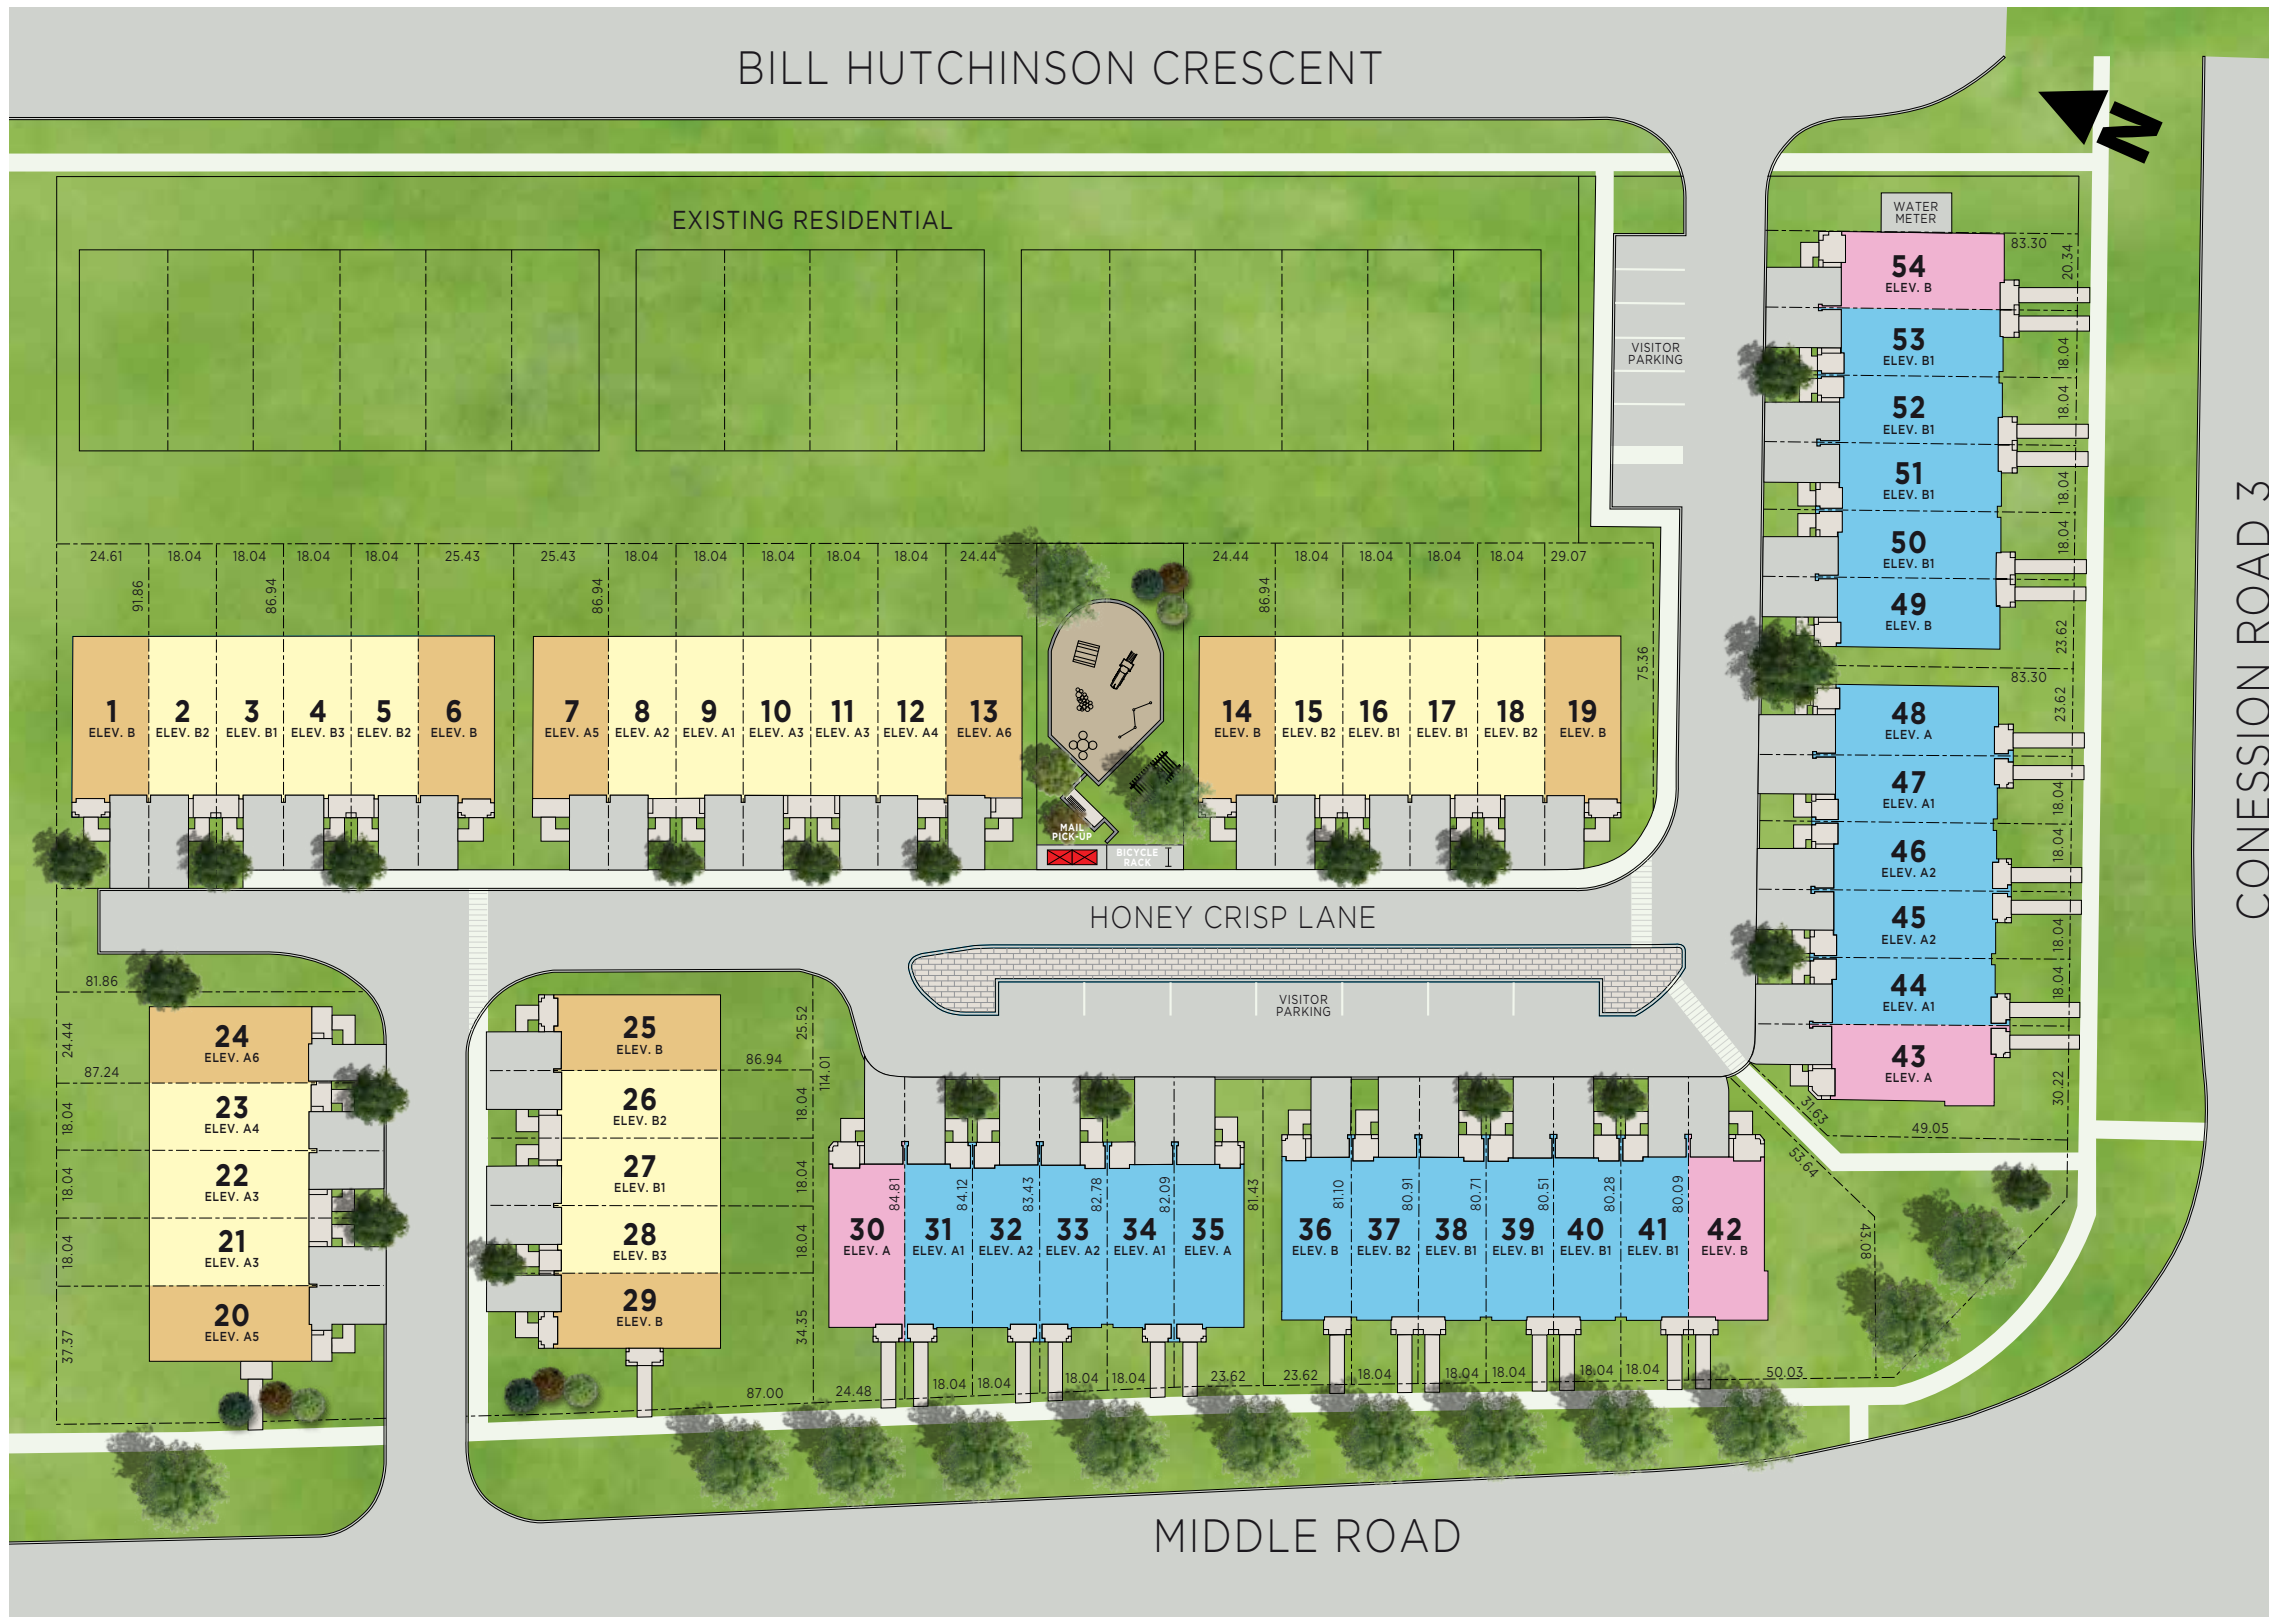

BILL HUTCHINSON CRESCENT

EXISTING RESIDENTIAL

the orchards

ENCLAVE

CLASSIC SERIES

CLARKE, BANNER, DANFORTH

COURTICE

TERRACE SERIES

NEWCASTLE, TEMPERANCE, VICTORIA

WAVERLY

CLARINGTON

All plans and dimensions are approximate and subject to change at the discretion of the Vendor. Lot frontages refer to the minimum width of the lot at the building set back unless marked otherwise. Landscaping is artist's concept only. E. & O. E.